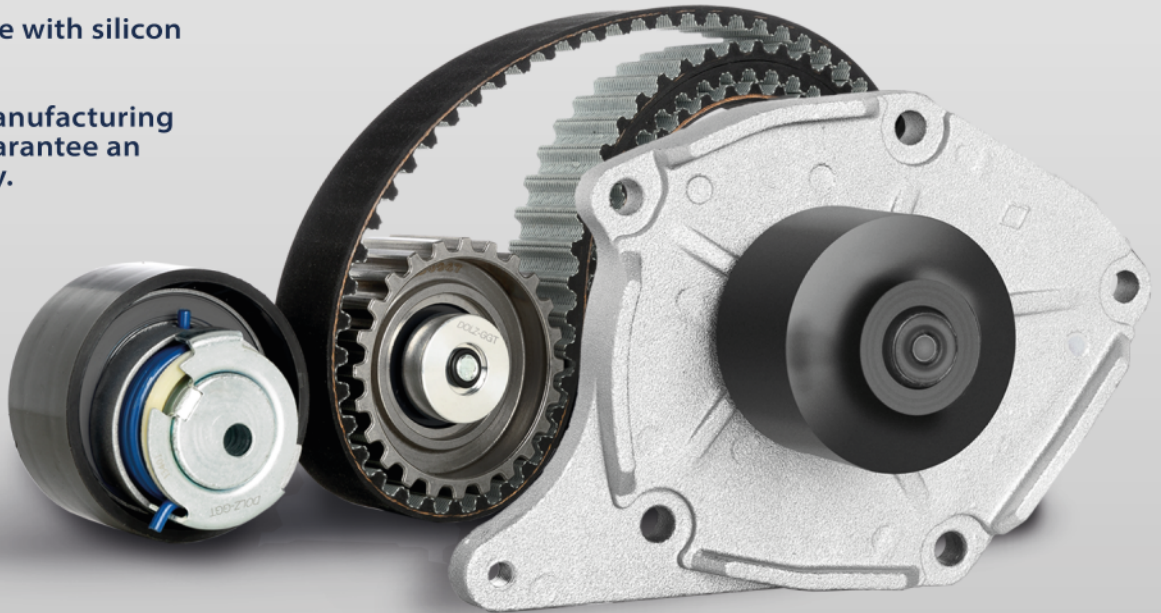

# Dolz kits

waterpump · timing belt · idlers

## Water pump

- Water pumps designed according to OE specifications.
- 95% of the range with silicon carbide.
- Automatized manufacturing process that guarantee an excellent quality.

## Idlers

- Resist to temperature variation and vibrations of the engine environment.
- Usage of high quality raw materials and grease to ensure efficiency.
- Tested under the same conditions as per OE specifications.